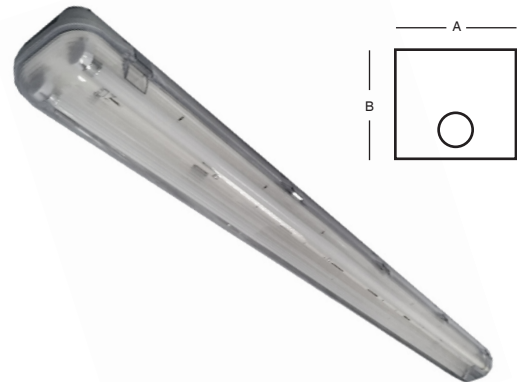

Weatherproof (IP65) - Series

ACQUA (WEATHERPROOF)

MODEL	: ACQUA
DESCRIPTION	: Weatherproof fitting
RECOMMENDED INSTALLATION AREA	: Semi or Full External General Area, Moist Area
INGRESS PROTECTION (IP)	: IP 65
DIFFUSER OPTION	: Polycarbonate (PC), Acrylic
REFLECTOR OPTION	: Specular, Matt Aluminium Reflector

MODEL	WATTAGE	Length x W(A) x H(B) [mm]		
Acqua 1x14w/24w	1 x 14w or 24w	680	100	110
Acqua 2x14w/24w	2 x 14w or 24w	680	100	110
Acqua 1x28w/54w	1 x 28w or 54w	1280	100	110
Acqua 2x28w/54w	2 x 28w or 54w	1280	100	110
Acqua 1x35w/49w	1 x 35w or 49w	1580	100	110
Acqua 2x35w/49w	2 x 35w or 49w	1580	100	110
Acqua 1x80w	1 x 80w	1580	100	110
Acqua 2x80w	2 x 80w	1580	100	110

FOT (DUST-PROOF)

MODEL	: FOT
DESCRIPTION	: Cleanroom Fitting
RECOMMENDED INSTALLATION AREA	: OT Room, Cleanroom environment
INGRESS PROTECTION (IP)	: IP 65
DIFFUSER OPTION	: Tempered Glass, Opal, Prismatic, Clear Acrylic
REFLECTOR OPTION	: Specular, Matt aluminium reflector